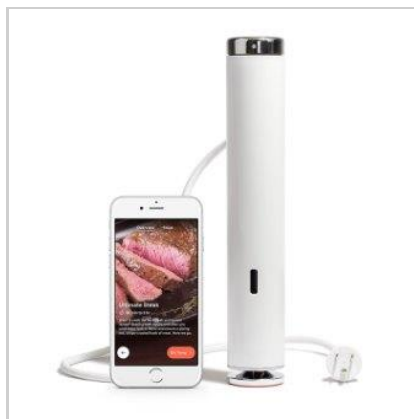

ChefSteps Joule Sous Vide, White/Stainless

Joule is the smallest, most powerful sous vide tool available. It heats water faster than any other immersion circulator or precision cooker and holds the temperature with absolute accuracy to ensure perfect results every time. Controlled exclusively by a groundbreaking app that empowers sous vide veterans and novices alike, Joule gives you the freedom to cook from anywhere.