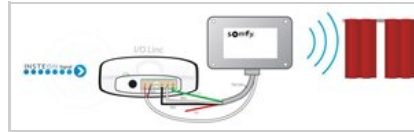

INSTEON RF Drape Control Kit

Remotely operate drapes, blinds and other window coverings from your Insteon network using this kit which features an Insteon I/O Linc and a Somfy interface