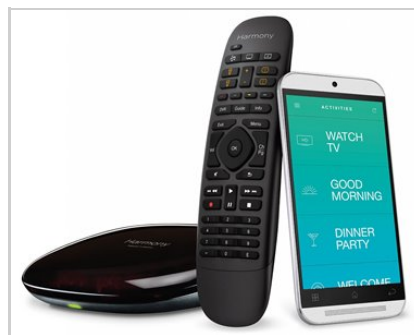

[STATISTIC REPORTS](#)

[STATISTIC POSTS](#)

[GADGET COLLECTIONS](#)

[DMR](#) » [COOL GADGETS](#) » [DIGITAL HOME GADGETS](#)

185 Awesome Smart Home Devices | Cool Gadgets

ARTICLE LAST UPDATED: JANUARY 29, 2018 BY CRAIG SMITH

If you are a gadget geek and a homeowner, these are exciting times. Just about every day, a new smart home device pops up that enables us to control another household item digitally, wireless and remotely.

Look around your house and just about everything you see can be controlled digitally through WiFi or Bluetooth nowadays. Temperature, security, door locks, lights, coffeemakers, even vacuums can now be controlled remotely and more and more you are seeing creative ways to mount tablets around the house to control these items. Now, with Amazon and Google making a big push into your house with Alexa and Google Home, this trend of making everything smart home devices is sure to continue and grow.

The internet of things and the digital integration of the modern-day home is in full effect and I have searched high and low for some of the more creative and helpful digital home gadgets. Here are a few of the fun gadgets I found that will help geek out your home. As with all of my [Digital Gadget](#) posts, I will be periodically adding to this post. Digital home gadgets are pretty much improving daily, so keep checking back for more ideas.

Smart Home Devices

(Click on each image for more product details including purchasing information)

Logitech Harmony Home Automation Remote Control – 8 Devices

Logitech Harmony Home Control integrates connected lights, locks, binds, thermostats, sensors, home entertainment devices, and more—all controllable from your Harmony remote or mobile app.