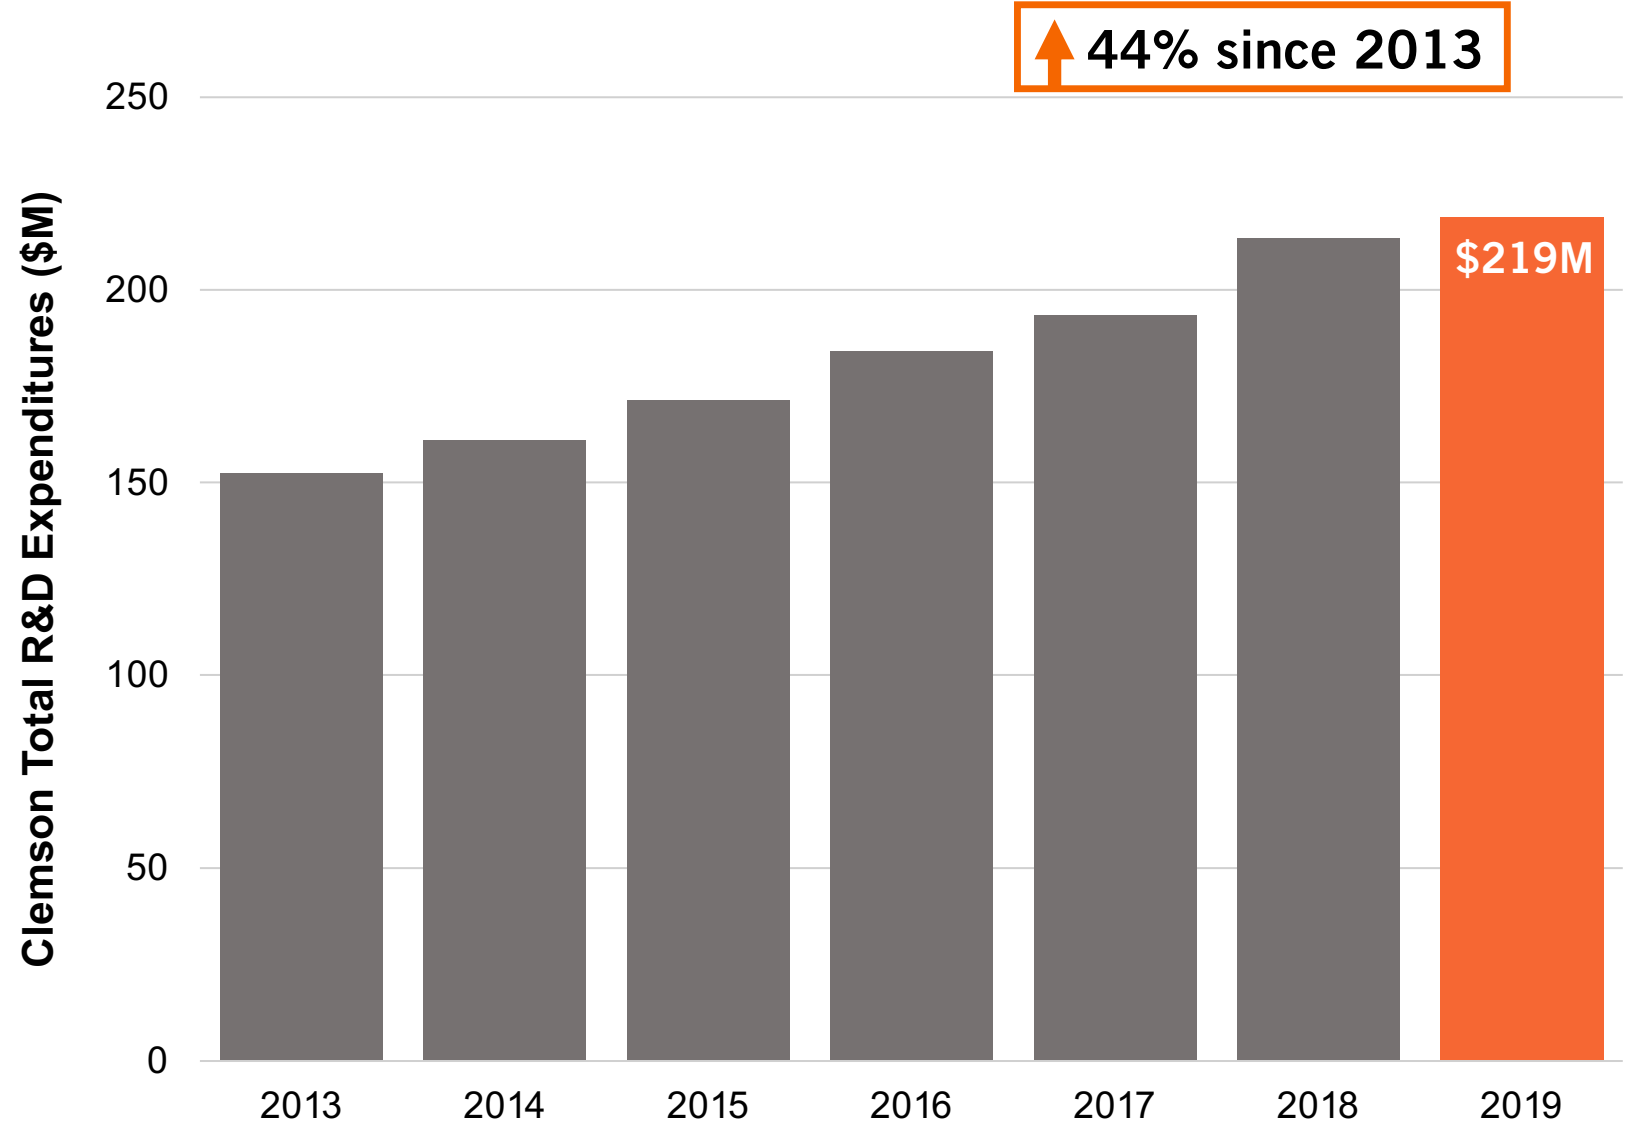

key achievements

Junior faculty earning career awards

key achievements

Federal Expenditures Increasing Sharply

key achievements

Total R&D Expenditures continue rise

 44% since 2013

key achievements

Proposal submissions hit 8-year high

 90% since 2013

National, International Recognition

major accomplishments

National and International Recognition

Students

3 Goldwater Scholarships

6 NSF Research Fellowships