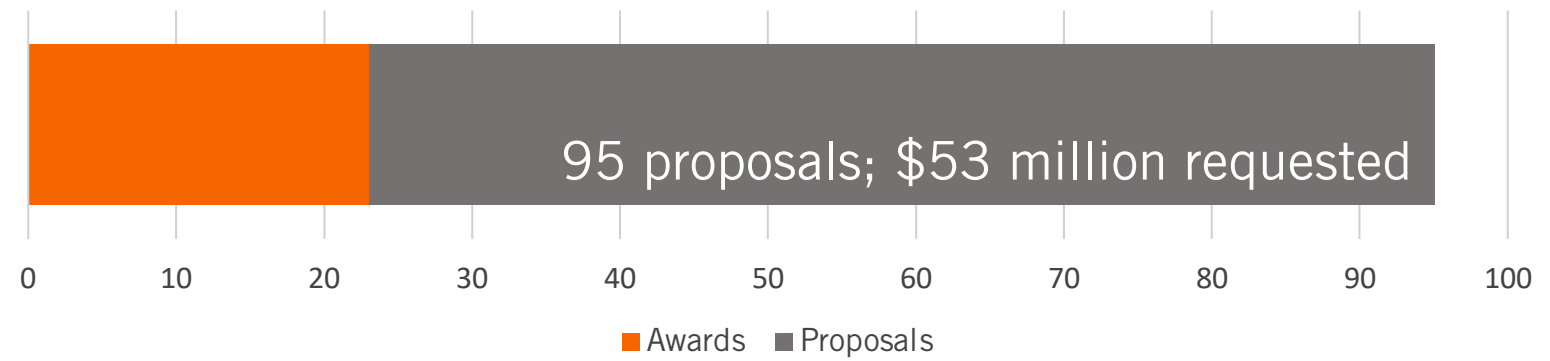

Supporting the COVID-19 pandemic

COVID-19 Research Proposal Submissions

23 proposals awarded so far
for a total value of **$2M**