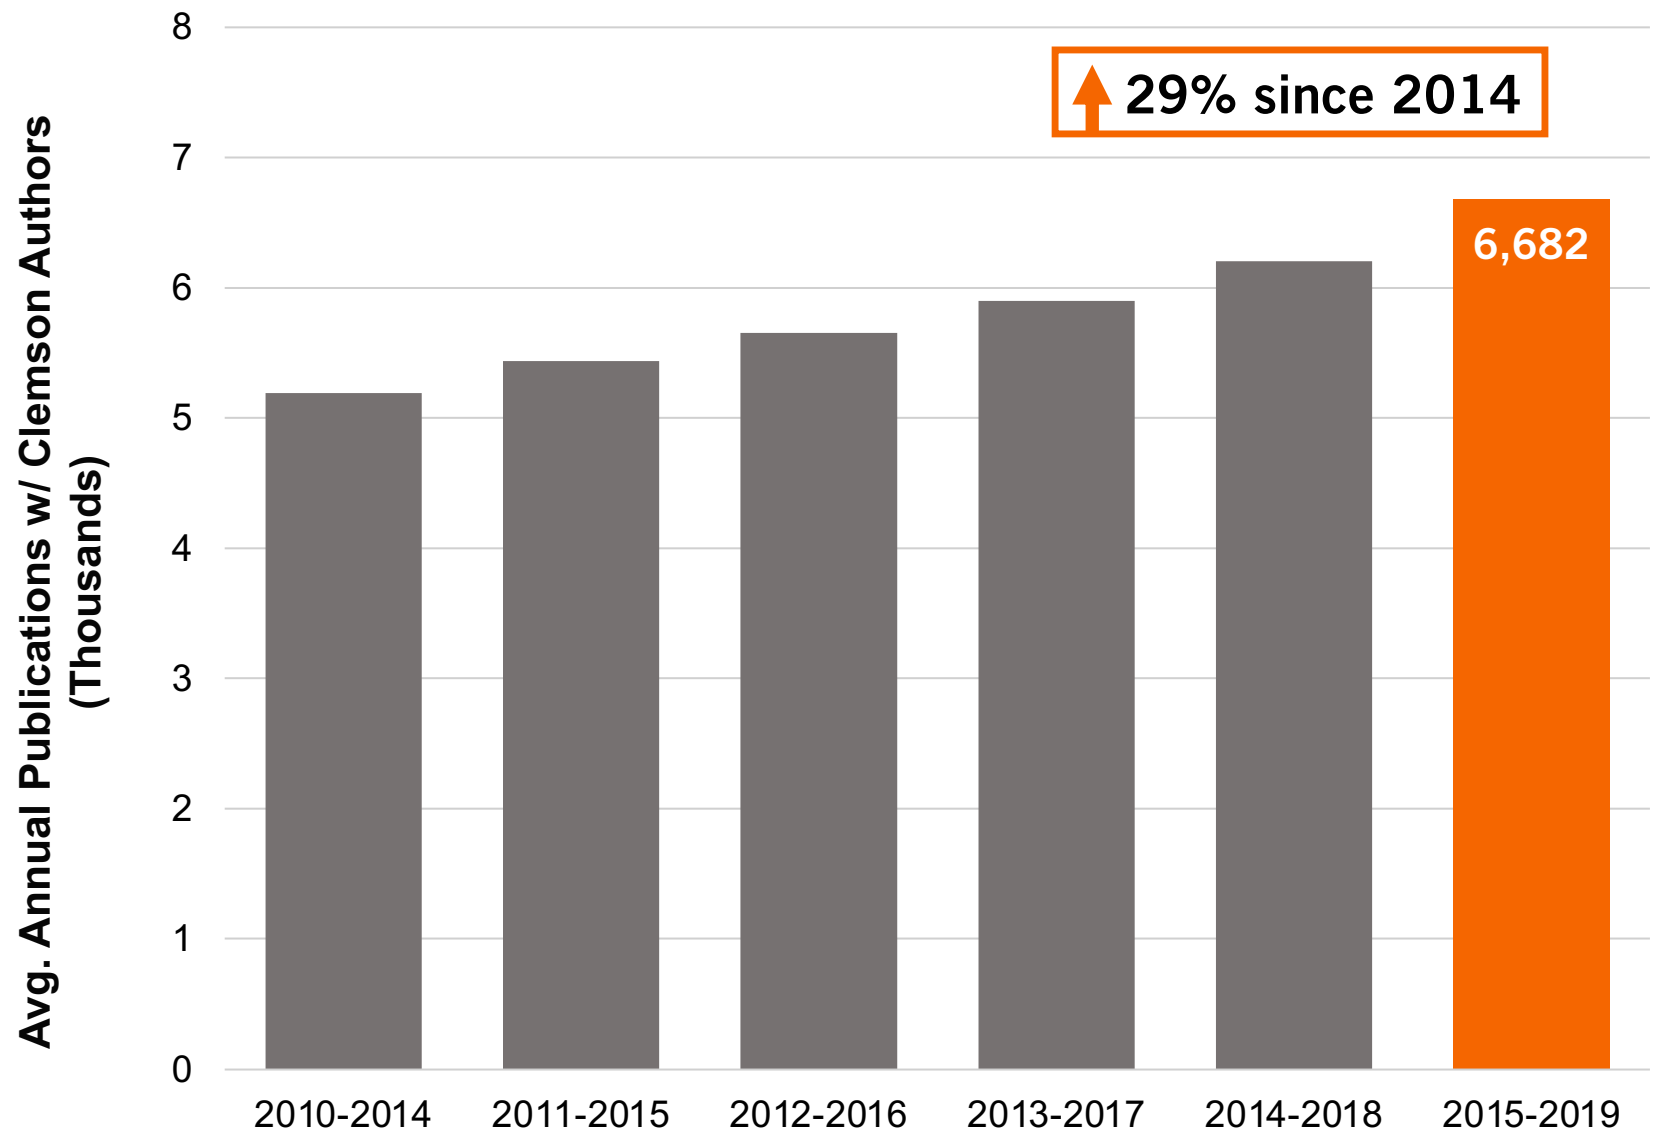

Journals publishing more Clemson research