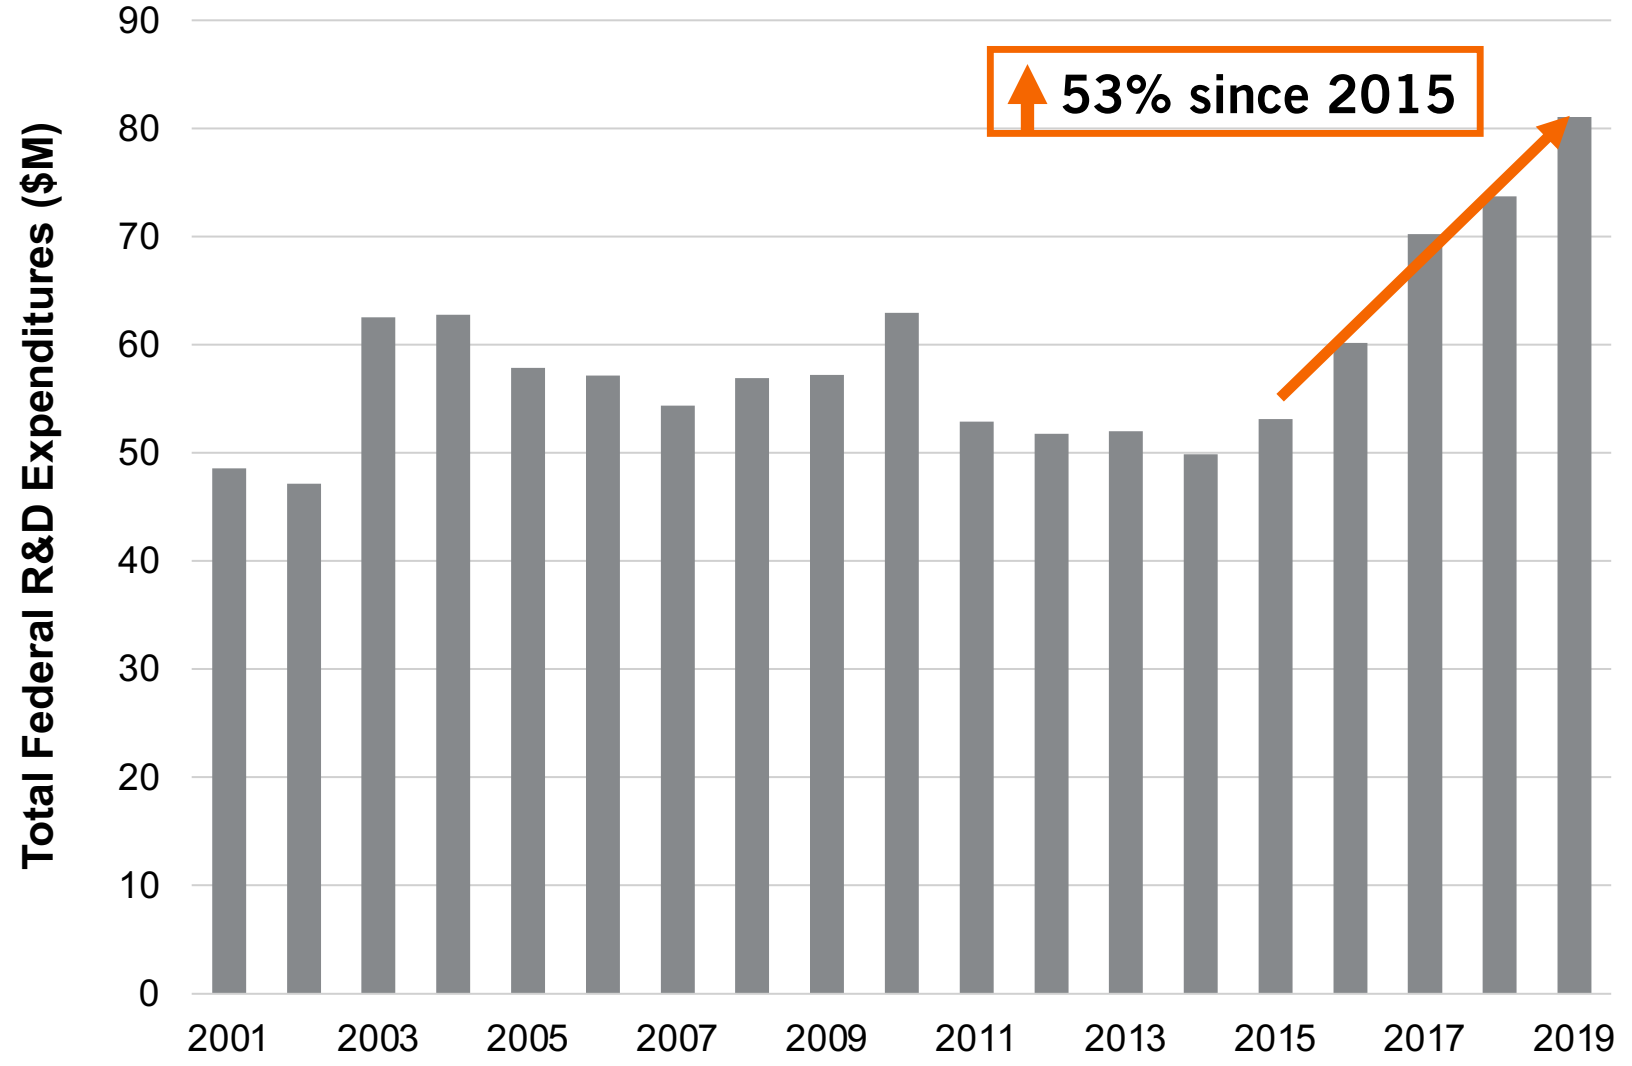

key achievements

Junior faculty earning career awards

key achievements

Federal Expenditures Increasing Sharply

key achievements

Total R&D Expenditures continue rise

 44% since 2013

key achievements

Proposal submissions hit 8-year high

 90% since 2013

National, International Recognition

major accomplishments

National and International Recognition

Students

3 Goldwater Scholarships

6 NSF Research Fellowships